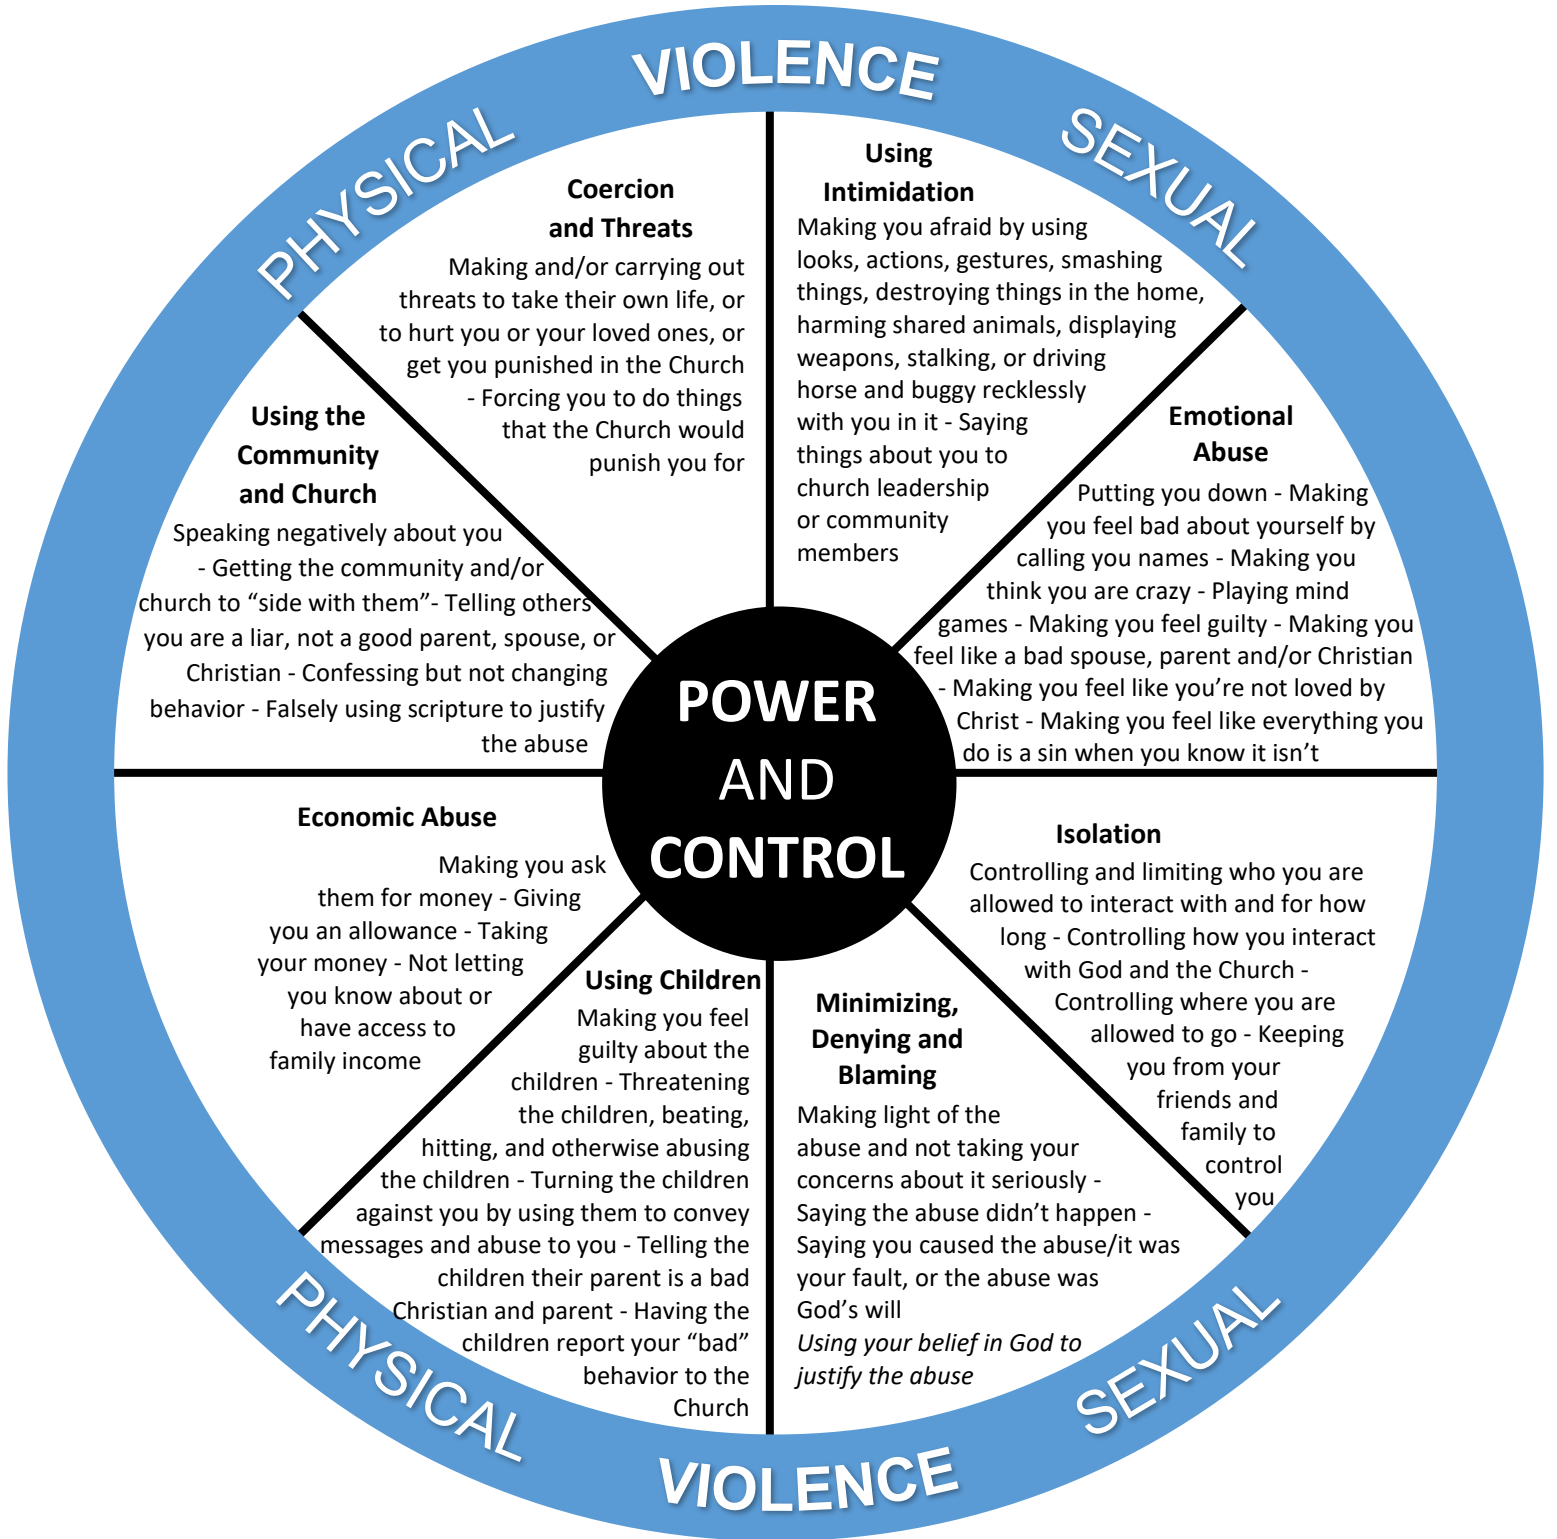

# Amish / Plain Community Power and Control Wheel

Millersburg:  
34-C South Clay St. | Millersburg, OH 44654  
330.674.1020

Wooster:  
104 Spink St. | Wooster, OH 44691  
330.264.8498